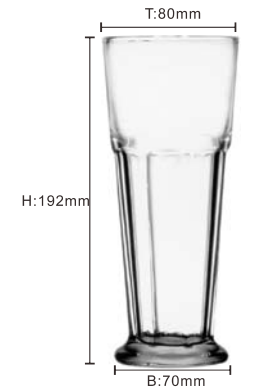

Double Rocks
No.2012-6
12 oz./35.5cl /355ml
SPF:36 Pcs/Ctn

Beverage
No.2015
14 oz./41.4cl /414ml
SPF:36 Pcs/Ctn

Cooler
No.2016LB
16 oz./47.3cl /473ml
SPF:24 Pcs/Ctn

Water
No.2020
20 oz./56.8cl /568ml
SPF:24 Pcs/Ctn

Iced Tea
No.2022
22 oz./65.1cl /651ml
SPF:24 Pcs/Ctn

Milk Shake Cup
No.IC-17
14 oz./41.4cl /414ml
SPF:24 Pcs/Ctn

LEXINGTON Glass

LEXINGTON Glass

Minimal, contemporary, versatile. Complete range, both for table settings and home decor, perfect for any time of day