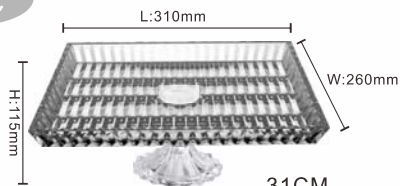

225ML
J-3NOV/BHA1
SPF:1PC/SET,48SETS/CTN
CBM:0.058

1PC