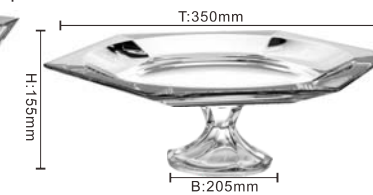

LARGE FRUIT BOWL WITH STAND
No. TP-07513HXG.DZOAS3/BHA1
SPF:1PC/SET,4SETS/CTN
CBM:0.099
G.W.:19.50KG