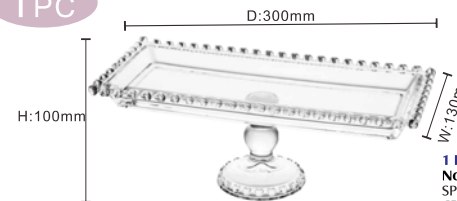

1 PC CAKE PLATE
No.PE-7201XX-20.DZXX2/BHA1
 SPF:1PC/SET,6SETS/CTN
 CBM:0.033
 G.W.:5.50KG

1PC

1 PC CAKE PLATE
No.PE-5810XX.DZXX2/BHA1
 SPF:1PC/SET,18SETS/CTN
 CBM:0.078
 G.W.:15KG

1PC

1 PC RECTANGLE PLATE
No.PE-1335XX.DZXX2/BHA1
 SPF:1PC/SET,12SETS/CTN
 CBM:0.066
 G.W.:12.8KG