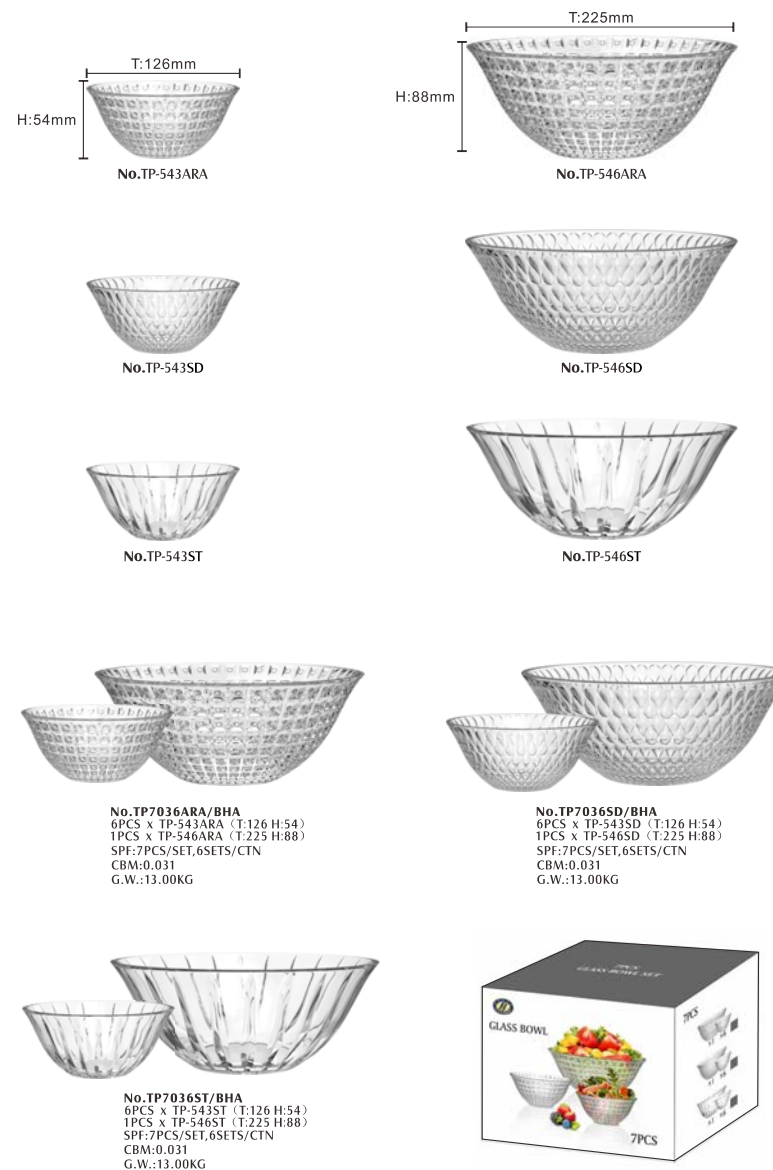

CLASS BOWL

EXCELLENT IN QUALITY AND SERVICE