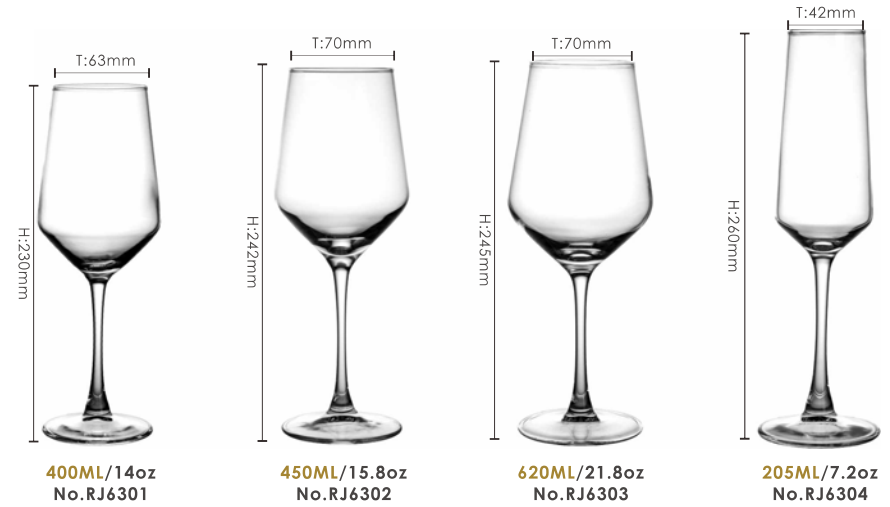

STEMWARE Collection

Timeless is fashion for the table that never goes out of fashion!
A line with a classic style that aims to delight for a lifetime. Timeless, for timeless elegance

STEMWARE Collection

Timeless is fashion for the table that never goes out of fashion!
A line with a classic style that aims to delight for a lifetime. Timeless, for timeless elegance

Hangover

4 PCS BHA4 CLOLR BOX RJ6301/BHA4

6 PCS BHZ6 CLOLR BOX RJ6303/BHZ6

5 PCS BHA5 CLOLR BOX C-05124/BHA 4×RJ6302+1×HAP-DJ9094