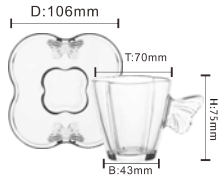

BUTTERFLY

EXCELLENT IN QUALITY AND SERVICE

8PCS

100 ML CUP & SAUCER
ZP82904HD/BHA8
Z82904HD x 6 (100ml/3.5oz)
PE-82904HD x 6 (D:106 H:15)
SPF:12SETS/CTN