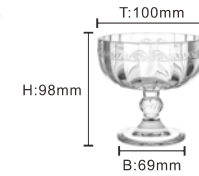

6PCS

No. R-00817GTW/BHA6
12.3oz./350ml.
SPF:6PCS/SET,6SETS/CTN
CBM:0.061
G.W.:16.00KG

PALACE

COLOR BOX PACKING

6PCS

No. IC-00710GTW/BHA6
8oz./230ml.
SPF:6PC/SET,6SETS/CTN
CBM:0.035
G.W.:12.50KG

1PC

No. TP-F9407GTW/BHA1
SPF:1PC/SET,24SETS/CTN
CBM:0.057
G.W.:20.30KG