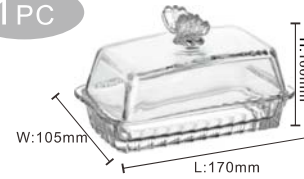

1PC

1 PC SUGAR BOWL
TP-F9407HD/BHA1
SPF:24SETS/CTN