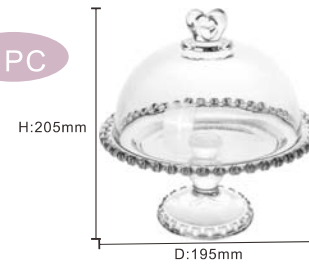

CANDLEHOLDERS
No.CE-16-5

CANDLEHOLDERS
No.CE-48XX-1

BOWL
No.TP-7205XX

FALL IN LOVE

COLOR BOX PACKING

1PC

1 PC CAKE STAND WITH A LID
No.TP-1029XX-20.DZXX2/BHA1
 SPF:1PC/SET,8SETS/CTN
 CBM:0.057
 G.W.:11.5KG

1PC