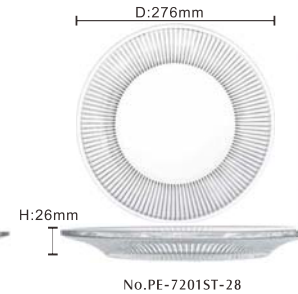

No. PE-7201ST-20/BHA4

No. PE-7201ST-28