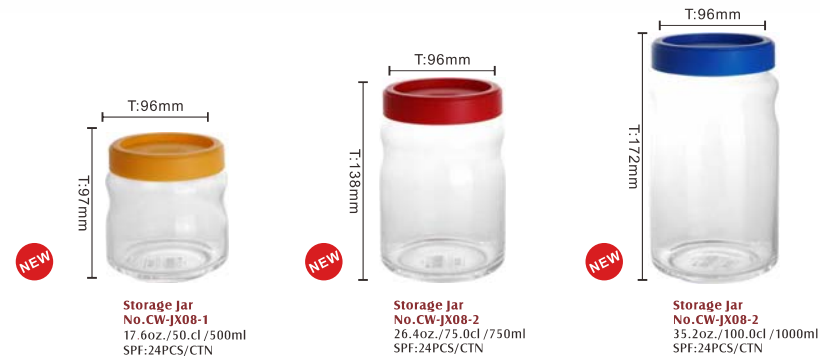

DIAMANTE STORAGE JAR

Kitchen fridge, full of stuff, disorderly, cluttered, give it to the sealed canm say goodbye to clutter.