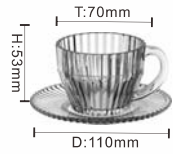

NOVA

EXCELLENT IN QUALITY AND SERVICE

8PCS