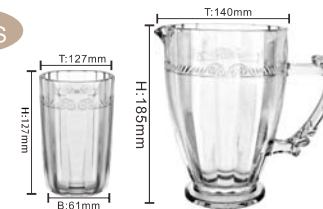

1PC

No. CW-176GTW/BHA1
SPF:1PC/SET,24SETS/CTN
CBM:0.056
G.W.:16.00KG

1PC

No. TP-1029GTW-20/BHA1
SPF:1PC/SET,8SETS/CTN
CBM:0.049
G.W.:13.20KG

7PCS

No. C-07385GTW/BHA
1XJ-01121GTW
35oz./1000ml.
6X 04612GTW
13oz./380ml.
SPF:7PCS/SET,4SETS/CTN
CBM:0.058