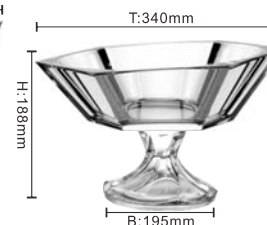

LARGE FRUIT BOWL WITH STAND
No. TP-07513HXG.DZOAS3/BHA1
SPF:1PC/SET,4SETS/CTN
CBM:0.099
G.W.:19.50KG