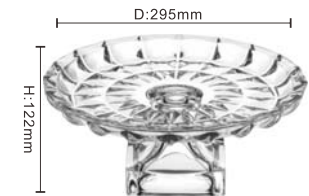

LARGE FRUIT PLATE WITH STAND
No.PL-8612AQU.DZ584/BHA1
SPF:1PC/SET,4SETS/CTN
CBM:0.056
G.W.:11.67KG