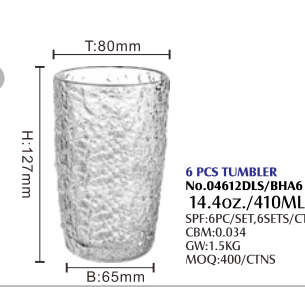

VOLCANIC

COLOR BOX PACKING

6PCS

6 PCS TUMBLER
No.04612DLS/BHA6
14.4oz./410ML
SPF:6PC/SET,6SETS/CTN
CBM:0.034
GW:1.5KG
MOQ:400/CTNS