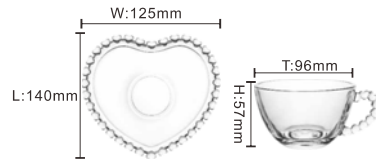

FALL IN LOVE

COLOR BOX PACKING

12PCS

12 PCS CUP & SAUCER SET
No. ZP2303XX/BHA8
3OZ./80ML.
 SPF: 8PCS/SET, 12SETS/CTN
 CBM: 0.064
 G.W.: 20.0KG

12PCS

12 PCS CUP & SAUCER SET
No. S08195XX/BHA
7OZ./200ML.
 SPF: 6SETS/CTN
 CBM: 0.073
 G.W.: 17.68KG