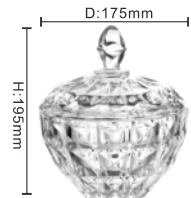

LARGE CANDY POT
No.TP-G6507AQU/BHA1
SPF:1PC/SET,12SETS/CTN
CBM:0.061
G.W.:24.0KG