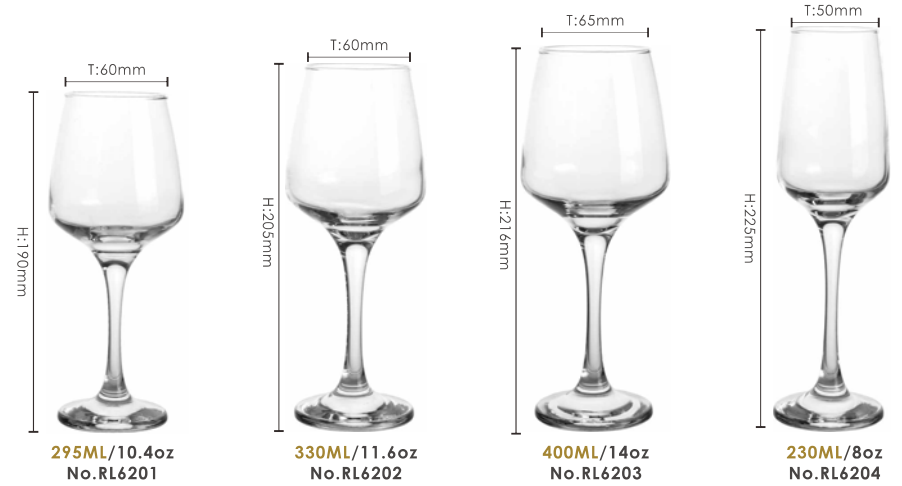

Villeneuve