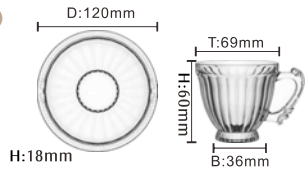

PALACE

COLOR BOX PACKING

12PCS