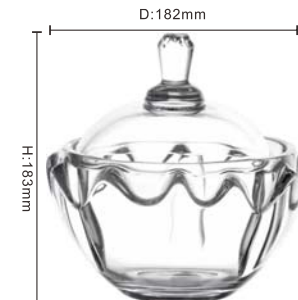

BIG CANDY POT
No. TP-GW03807CAN/BHA1
SPF: 1PC/SET, 8SETS/CTN
CBM: 0.039
G.W.: 14.2KG