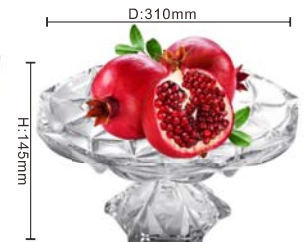

Ftb Plate
PL-8612LXF.DZ773/BHA1
SPF:4SETS/CTN
CBM:0.076
G.W.:13.20KG