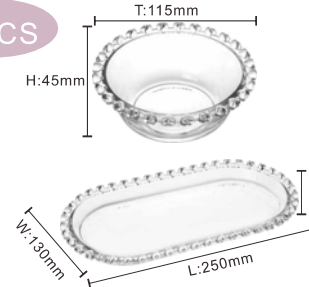

1PC

1 PC CAKE STAND WITH A LID
No. TP-1029XX-20/BHA1
 SPF: 1PC/SET, 8SETS/CTN
 CBM: 0.049
 G.W.: 10.0KG

1PC

1 PC SMALL PLATE
No. PE-7201XX-20/BHA1
 SPF: 1PC/SET, 36SETS/CTN
 CBM: 61.5x34.0x21.8
 G.W.: 17.0KG

1 PC MEDIUM PLATE
No. PE-7201XX-28/BHA1
 SPF: 1PC/SET, 12SETS/CTN
 CBM: 38.8x29.2x29.4
 G.W.: 13.4KG

FALL IN LOVE

COLOR BOX PACKING

1PC

1 PC BUTTER POT
No. TP-F9407XX/BHA1
 SPF: 1PC/SET, 24SETS/CTN
 CBM: 0.057
 G.W.: 20.0KG

1PC

1 PCS LOVE SMALL PLATE
No. PL-97XX-7/BHA1
 SPF: 1PC/SET, 48SETS/CTN
 CBM: 0.041
 G.W.: 16.5KG

3PCS

1 PC RE PLATE & 2 PC BOWL
No. PE03001/BHA
 BoWL(180ml)/TP-727XX
 PLATE: PE-5810XX
 SPF: 12SETS/CTN
 CBM: 0.037
 G.W.: 13KG