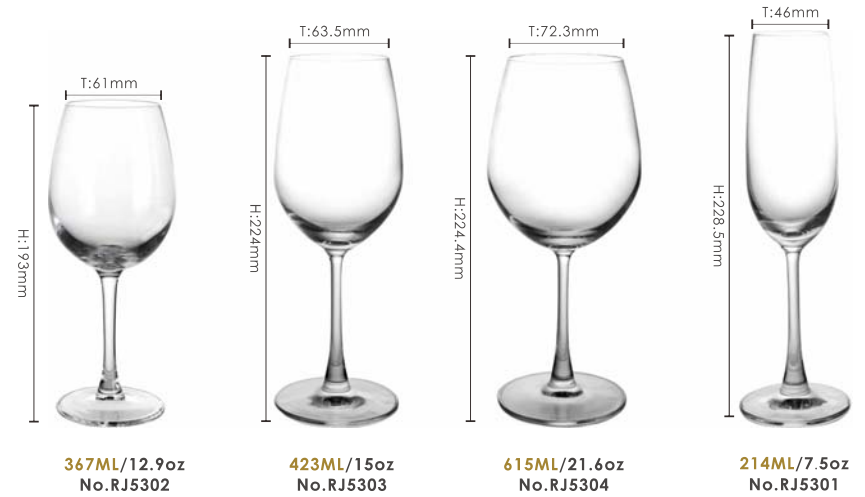

STEMWARE Collection

Timeless is fashion for the table that never goes out of fashion!
A line with a classic style that aims to delight for a lifetime. Timeless, for timeless elegance

STEMWARE Collection

Timeless is fashion for the table that never goes out of fashion!
A line with a classic style that aims to delight for a lifetime. Timeless, for timeless elegance

Starry

4 PCS BHA4 CLOLR BOX
RJ5301/BHA4

6 PCS BHZ6 CLOLR BOX
RJ5304/BHZ6

5 PCS BHA5 CLOLR BOX
C-05125/BHA
4 x RJ5303 + 1 x HAP-9310B-2