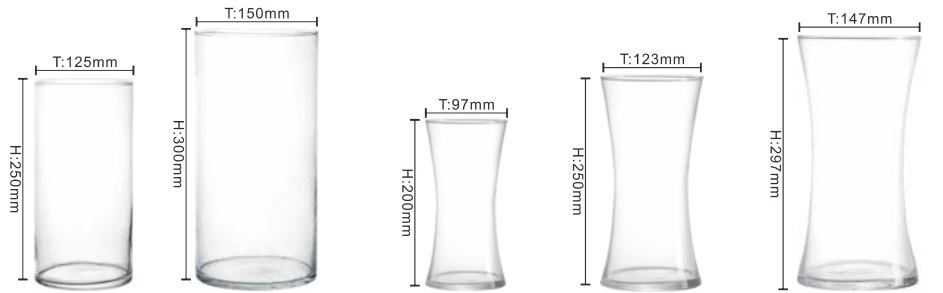

WINONA VASE

- **1 PC VASE**
  No.HAP-JY05-2/BHA1
  SPF:1PC/SET,12SETS/CTN
  CBM:0.085
  G.W.:10.0KG
- **1 PC VASE**
  No.HAP-JY05-3/BHA1
  SPF:1PC/SET,6SETS/CTN
  CBM:0.052
  G.W.:7.5KG
- **1 PC VASE**
  No.HAP-JY03-2/BHA1
  SPF:1PC/SET,24SETS/CTN
  CBM:0.068
  G.W.:12.0KG
- **1 PC VASE**
  No.HAP-JY03-3/BHA1
  SPF:1PC/SET,12SETS/CTN
  CBM:0.085
  G.W.:9.5KG
- **1 PC VASE**
  No.HAP-JY03-4/BHA1
  SPF:1PC/SET,6SETS/CTN
  CBM:0.052
  G.W.:7.0KG