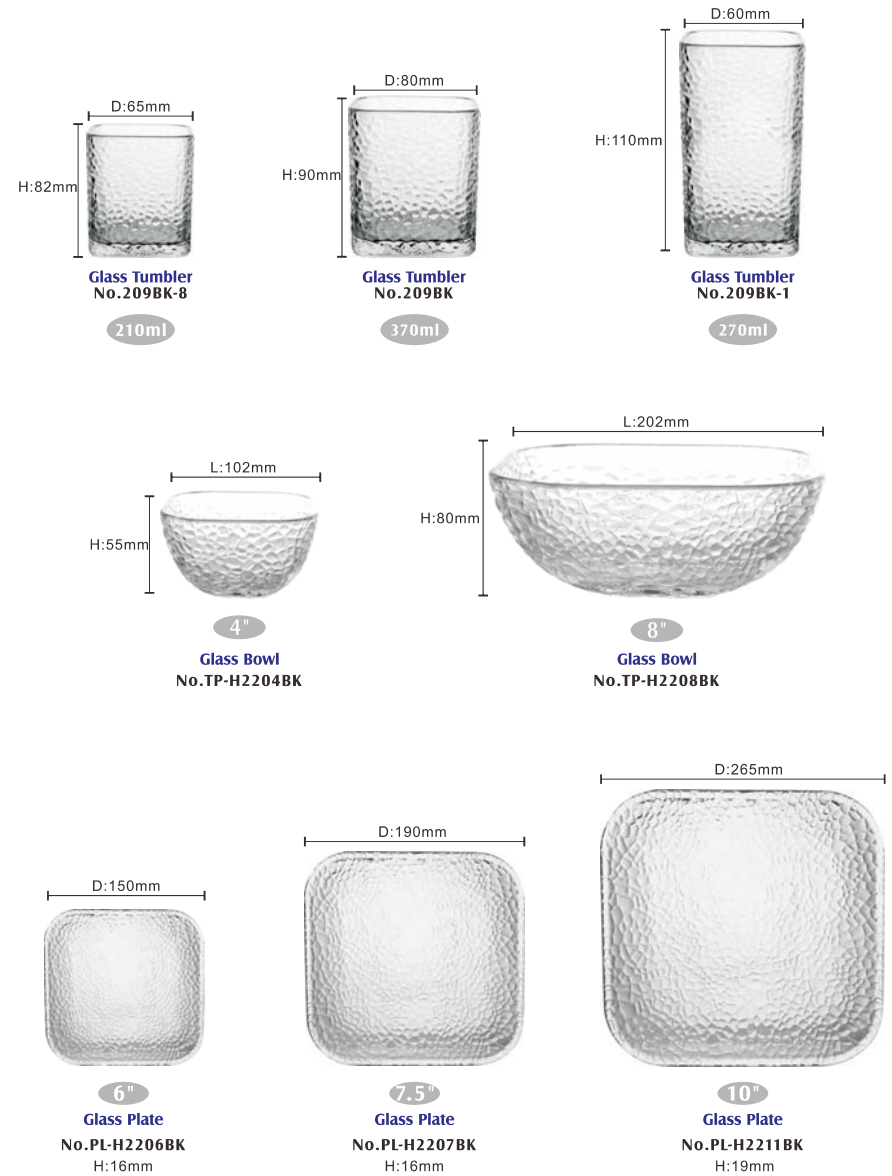

NEW COLLECTION DESIGN SQUARE

Nature Is Always The Greatest
Source Of Inspiration For Design

NEW COLLECTION

HAMMER DESIGN EXCELLENT IN QUALITY AND SERVICE