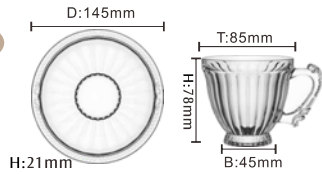

No. ZP27003GTW/BH12
CUP Z27003GTW (3oz./90ml)
SAUCER PE-27003GTW
SPF:12PCS/SET,12SETS/CTN
CBM:0.075

12PCS