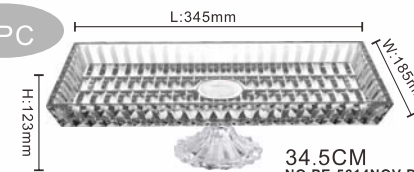

NOVA

EXCELLENT IN QUALITY AND SERVICE

8PCS

110ML
ZP26904NOV/BHA8
CUP: T:70 H:53 B:45
SAUCER: D:110 H:12
SPF:8PCS/SET,12SETS/CTN
CBM:0.028

8PCS

220ML
ZP26908NOV/BHA8
CUP: T:88 H:65
SAUCER: D:140 H:15
SPF:8PCS/SET,6SETS/CTN
CBM:0.025

1PC

300G
CW-173NOV/BHA
(with Spoon)
SPF:1PC/SET,36SETS/CTN
CBM:0.042

1PC

225ML
J-3NOV/BHA1
SPF:1PC/SET,48SETS/CTN
CBM:0.058

1PC

31CM
NO.PE-6012JC2.DZ823/BHA1

NOVA

EXCELLENT IN QUALITY AND SERVICE

4PCS

330ML
TP-6504NOV/BHA4
SPF:4PCS/SET,12SETS/CTN
CBM:0.037

1PC

17CM
TP-F9407NOV/BHA1
SPF:1PC/SET,24SETS/CTN
CBM:0.04

1PC

20CM
TP-1029NOV-20/BHA1
SPF:1PC/SET,8SETS/CTN
CBM:0.055

4PCS

20CM
PE-7201NOV-20/BHA4
D:200 H:20
SPF:4PCS/SET,9SETS/CTN
CBM:0.027

1PC

34.5CM
NO.PE-5614NOV.DZ703/BHA1