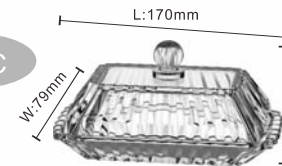

4PCS

330ML
TP-6504NOV/BHA4
 SPF:4PCS/SET,12SETS/CTN
 CBM:0.037

1PC

17CM
TP-F9407NOV/BHA1
 SPF:1PC/SET,24SETS/CTN
 CBM:0.04

1PC

20CM
TP-1029NOV-20/BHA1
 SPF:1PC/SET,8SETS/CTN
 CBM:0.055

4PCS

20CM
PE-7201NOV-20/BHA4
 D:200 H:20
 SPF:4PCS/SET,9SETS/CTN
 CBM:0.027