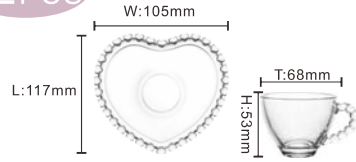

FALL IN LOVE

COLOR BOX PACKING

12PCS