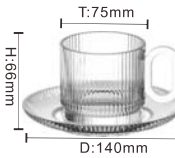

TIMELESS

EXCELLENT IN QUALITY AND SERVICE

8PCS

100ML
8PCS CUP & SAUCER SET
No. Z904ST-3/BHA8
SPF: 8PCS/SET, 12SETS/CTN

8PCS

200ML
8PCS CUP & SAUCER SET
No. Z907ST-3/BHA8
SPF: 8PCS/SET, 12SETS/CTN

6PCS

51ML
Goblet
No. R-00702ST

323ML
Goblet
No. R-00817ST

7PCS

90Z./255ml
No. 02509ST/BHA6

130z./370ml
No. 04612ST/BHA6

350Z./1000ml
No. J-01121ST/BHA1
SPF: 1PC/SET, 48SETS/CTN

1PC

31CM
NO. PE-6012ST.DZ703/BHA1

TIMELESS

EXCELLENT IN QUALITY AND SERVICE

6PCS

300ML
Ice cream cup
No. IC-00710ST/BHA6

210ML
Ice cream cup
No. IC-00712ST/BHA6

6PCS

265ML
RED WINE GLASS
No. R14109ST/BHA6

150ML
CHAMPAGNE
No. R14105ST-2/BHA6

1PC

16.6CM
TP-1029ST-20/BHA1
SPF: 1PC/SET, 8SETS/CTN
CBM: 0.073

4PCS

No. PE-7201ST-20/BHA4

No. PE-7201ST-28

1PC

34.5CM
NO. PE-5614ST.DZ703/BHA1