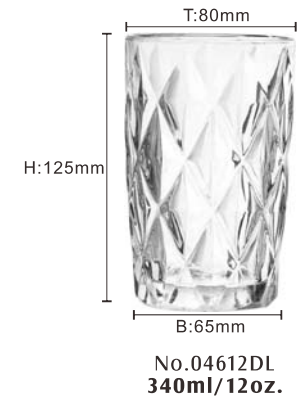

DIAMOND SERIES

Timeless is fashion for table that never goes out of fashion!
A line with a classic style that aims to delight for a lifetime. Timeless, for timeless elegance.