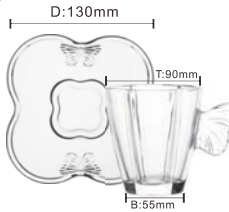

BUTTERFLY

EXCELLENT IN QUALITY AND SERVICE

8PCS

100 ML CUP & SAUCER
ZP82904HD/BHA8
 Z82904HD x 6 (100ml/3.5oz)
 PE-82904HD x 6 (D:106 H:15)
 SPF:12SETS/CTN

8PCS

240ML CUP & SAUCER
ZP82907HD/BHA8
 Z82907HD x 6 (240ml/8.4oz)
 PE-82905HDx 6 (D:130 H:15)
 SPF:6SETS/CTN