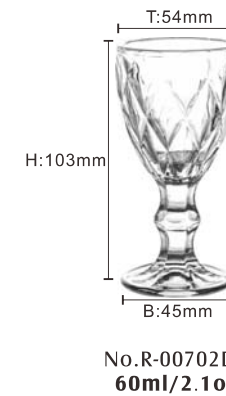

DIAMOND SERIES

Timeless is fashion for table that never goes out of fashion!
A line with a classic style that aims to delight for a lifetime. Timeless, for timeless elegance.