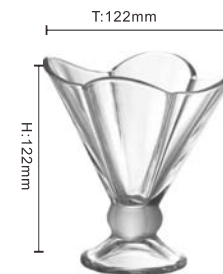

MILK SHAKE CUP
No. IC-1017
6.7oz./20.0cl/200ML
SPF:48Pcs/Ctn