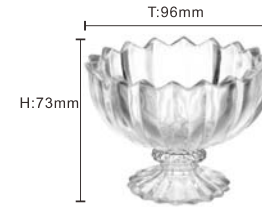

ICE CREAM CUP

ICE CREAM CUP

ICE CREAM CUP

Ice cream, dim yellow pulp and dark chocolate beans.
Well, the mellow milk is mixed with the sweet Sydney and the strong chocolate/
It's delicious!

MILK SHAKE CUP
No. IC-35JNW/BHA6
4.4oz./12.5cl/125ml
SPF:12Pcs/Ctn