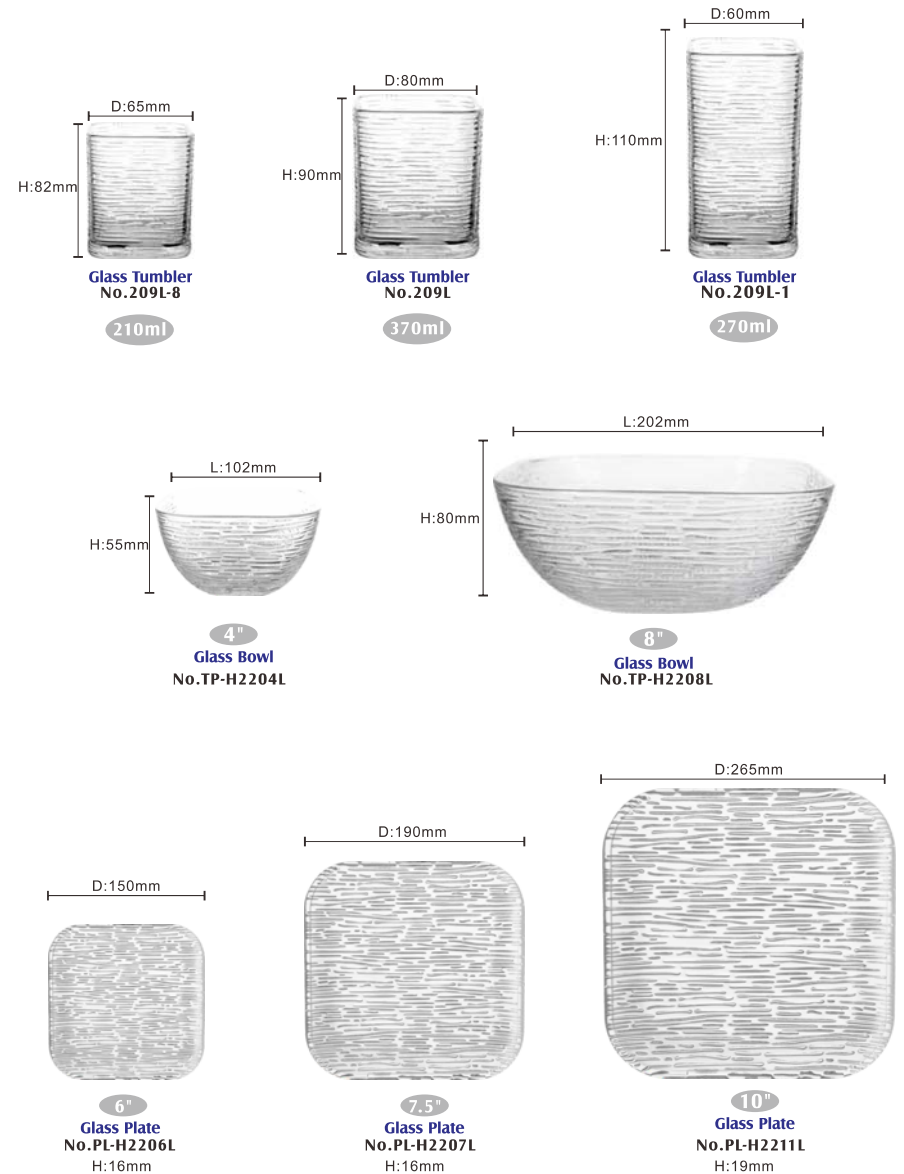

WOOD GRIAN DESIGN EXCELLENT IN QUALITY AND SERVICE